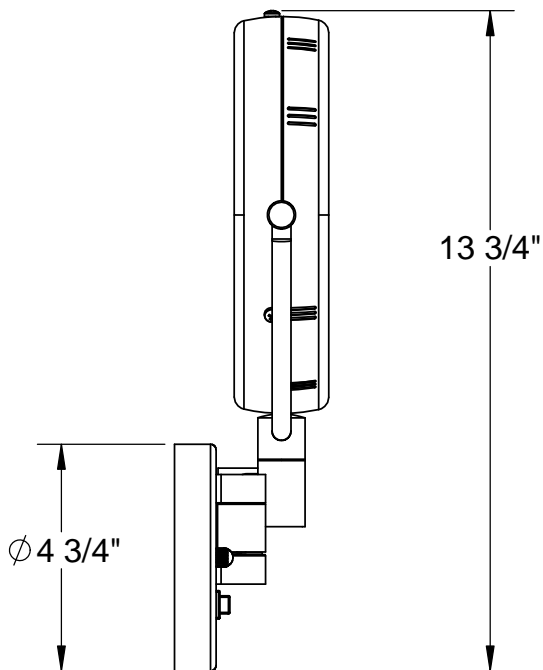

E2-H (L) Double arm wall mirror

© 2008

BACI
BY REMCRAFT

12870 NW 45th Ave. Miami, FL 33054 USA

Tel (305) 687-9031 Toll Free (800) 327-6585 Fax (305) 687-5069

www.bacimirrors.com