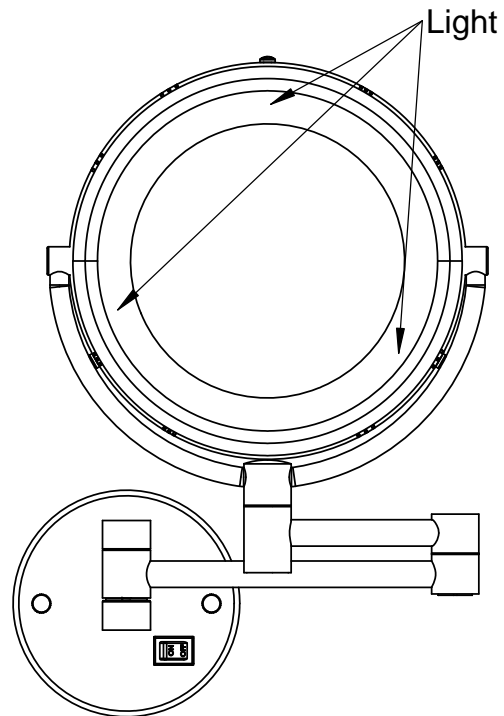

E2-H (L) Double arm wall mirror

© 2008

BACI
BY REMCRAFT

12870 NW 45th Ave. Miami, FL 33054 USA

Tel (305) 687-9031 Toll Free (800) 327-6585 Fax (305) 687-5069

www.bacimirrors.com