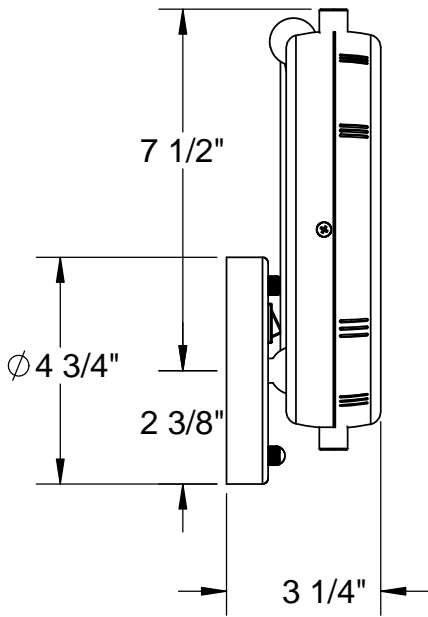

E2-H (L) Double arm wall mirror

© 2008

BACI
BY REMCRAFT

12870 NW 45th Ave. Miami, FL 33054 USA

Tel (305) 687-9031 Toll Free (800) 327-6585 Fax (305) 687-5069

www.bacimirrors.com